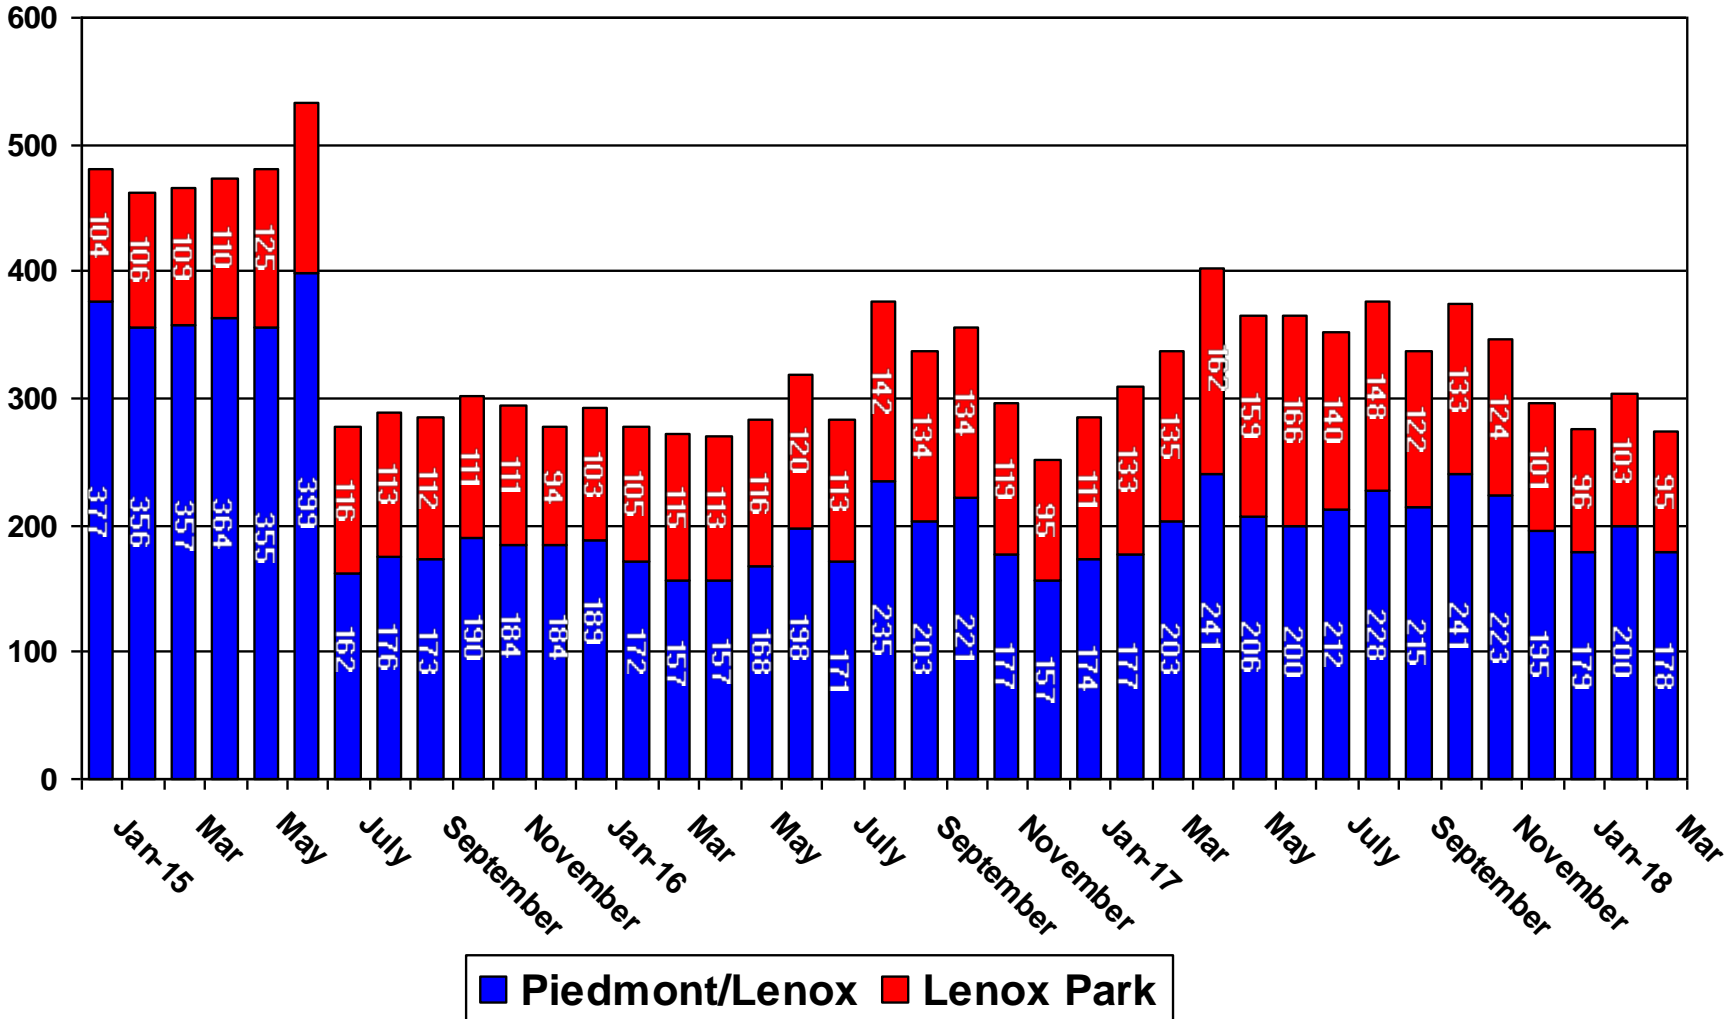

“the buc” Average Daily Boardings

(current as of March 30, 2018)

Year by Year Ridership Comparison

Piedmont-Lenox Route

Year by Year Ridership Comparison

Lenox Park