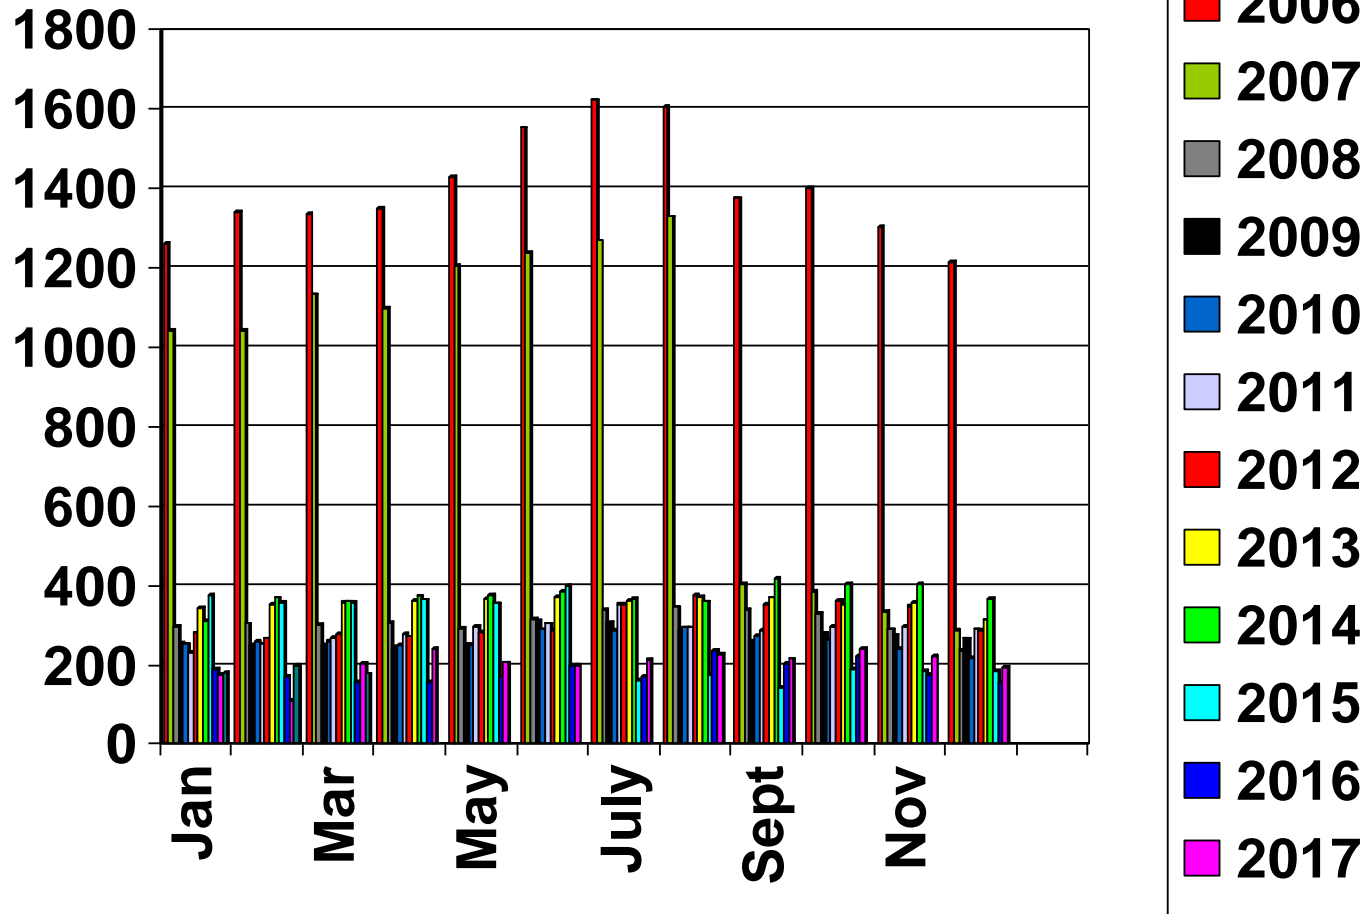

“the buc” Average Daily Boardings

(current as of March 30, 2018)

Year by Year Ridership Comparison

Piedmont-Lenox Route

Year by Year Ridership Comparison

Lenox Park